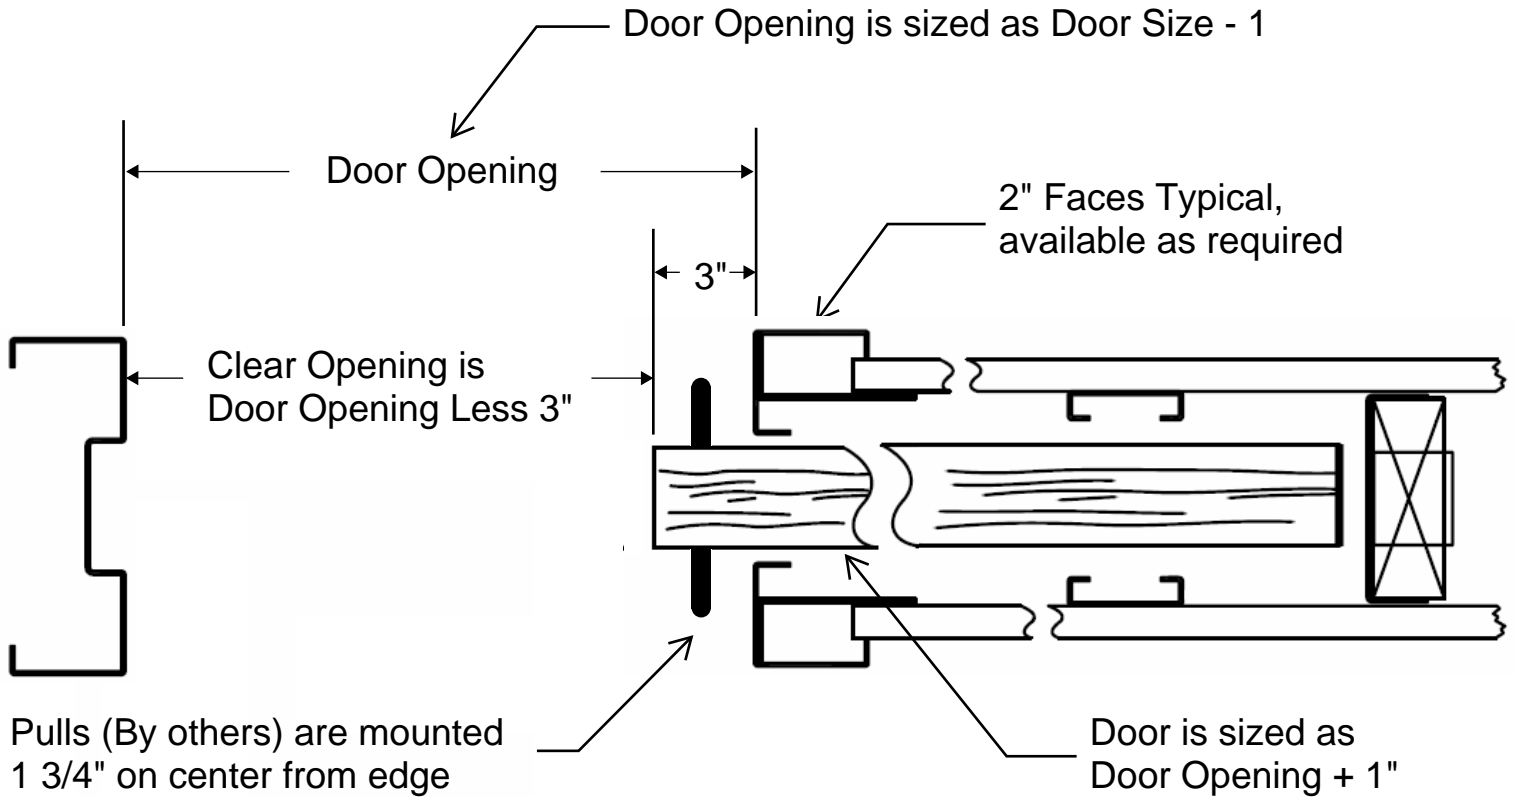

Handicap Accessible Pocket Frames

- Jamb Width, Door Opening Width, Door Opening Height available as required
- Head Pocket Depth varies to accomodate track hardware being used
- Available as Double Pocket Configuration

For Head and other details see:

- CUFK0003, Single Pocket Frame Elevation
- CUFK0005, Double Pocket Frame Elevation

<p>Karpen Steel Custom Doors & Frames</p>	<p>Title: Pocket Frame, Handicap Accessible</p>	
<p>181 Reems Creek Rd Weaverville NC 28787 www.karpensteel.com</p>	<p>Description:</p>	
<p>Tel: 828-645-4821 Fax: 800-851-2131</p>	<p>File name: CUFK0012</p>	
<p>Drawn/Revised by: D SMITH</p>	<p>Rev. Date: 25FEB09</p>	<p>Revision</p>