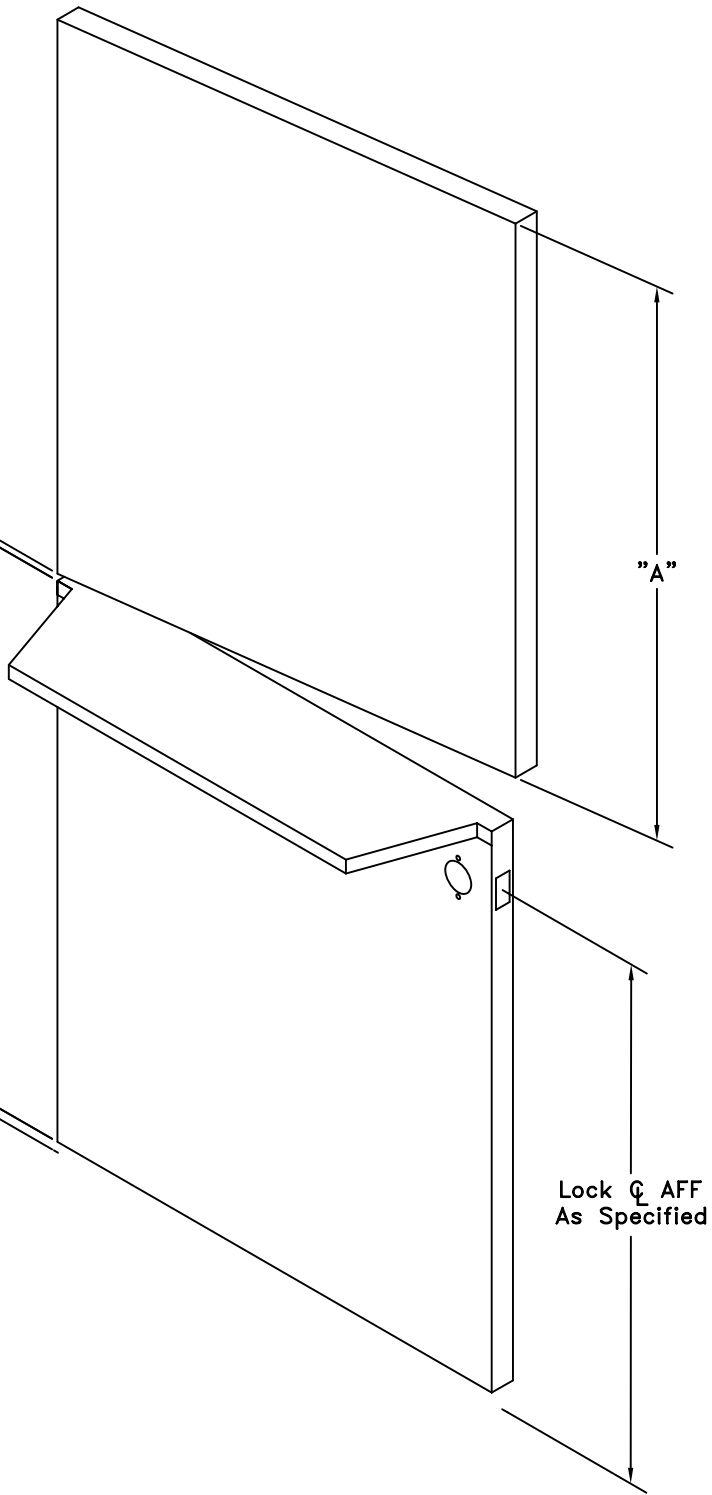

Door Height	Dim "A"
6'-8"	39 7/16"
7'-0"	43 7/16"
7'-2"	45 7/16"
8'-0"	55 7/16"

Remains  
Same on  
All Door  
Heights

39 7/16"

3/4"  
Undercut

Single Shelf Shown  
Double Shelf Available

Karpen Steel  
Custom Doors & Frames  
181 Reems Creek Rd  
Weaverville NC 28787  
www.karpensteel.com