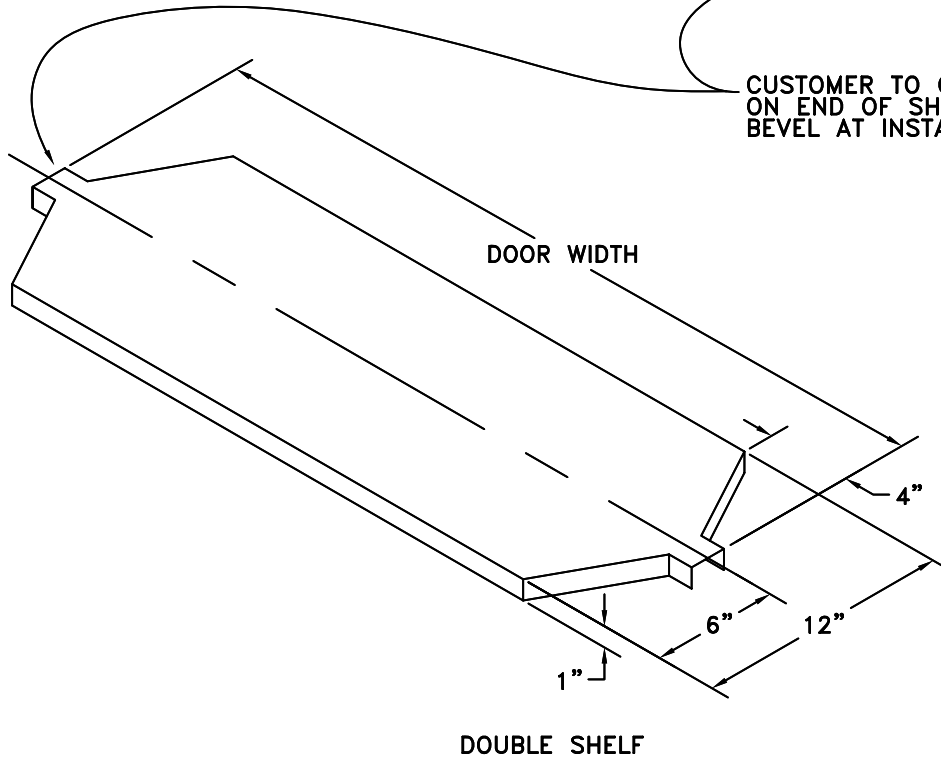

CUSTOMER TO CUT OR GRIND BEVEL ON END OF SHELF TO MATCH DOOR BEVEL AT INSTALLATION

Karpen Steel  
 Custom Doors & Frames  
 181 Reems Creek Rd  
 Weaverville NC 28787  
 www.karpensteel.com

Tel: 828-645-4821  
 Fax: 800-851-2131